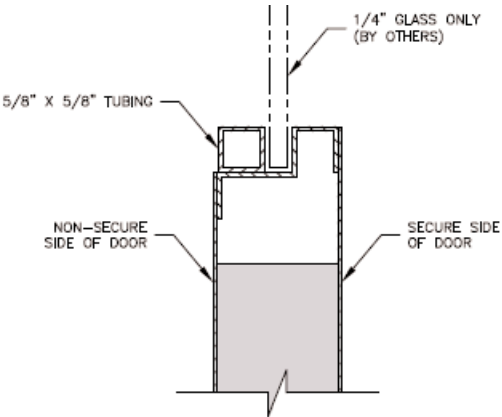

Cutout & Integral Lite Details

C01
CUTOUT ONLY (NO CHANNEL)

C02
CUTOUT ONLY (INVERTED CHANNEL)

C03
CUTOUT ONLY (FLUSH CHANNEL)

LIT1
INTEGRAL LITE KIT (TYPE 1)

LIT2
INTEGRAL LITE KIT (TYPE 2)