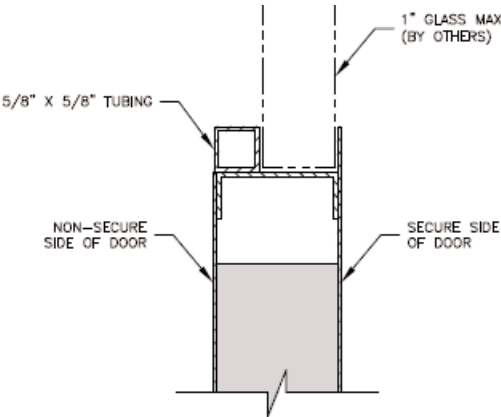

Cutout & Integral Lite Details

C01
CUTOUT ONLY (NO CHANNEL)

C02
CUTOUT ONLY (INVERTED CHANNEL)

C03
CUTOUT ONLY (FLUSH CHANNEL)

LIT1
INTEGRAL LITE KIT (TYPE 1)

LIT2
INTEGRAL LITE KIT (TYPE 2)